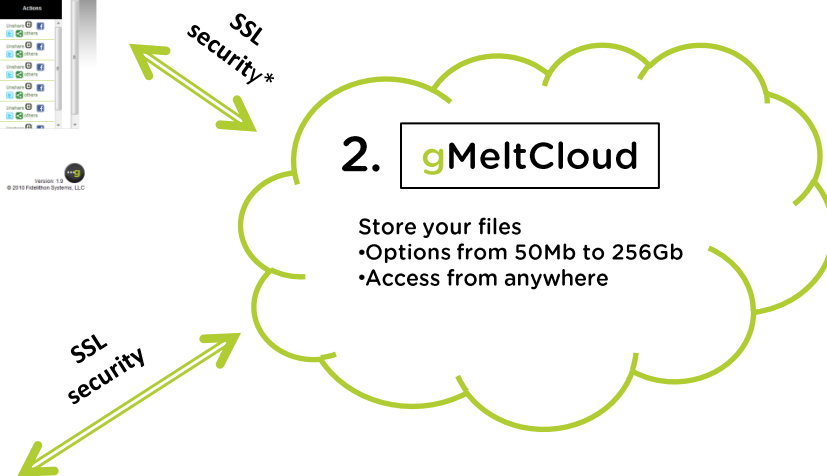

gMelt Components

1. gMeltWeb

(access from PC/Mac or any other device)

- Browsers Supported:**
- IE
 - Firefox
 - Chrome
 - Safari

With this, you can:

- Manage files
- Share files
- Track devices
- Manage account
- Add devices
- Upload files from PC
- Share files PC-to-PC
- “Zap” devices

2. gMeltCloud

Store your files

- Options from 50Mb to 256Gb
- Access from anywhere

With this, you get:

- Security**
- Certified and accredited
 - Redundant back-up of files
 - Data encryption
 - Physical and virtual access restrictions
 - Nefarious activities protection (IP spoofing, port scanning, packet sniffing, man-in-the-middle, etc.)

3. gMeltApp

- Device support:**
- Android OS 1.6-on
 - Apple iOS 3.1-on
 - iPhone
 - iPad
 - iPod Touch

With this, you can:

- Share files
- Offload files
- Schedule back-ups or uploads
- Download shared files
- Upgrade account
- Change password
- Invite friends
- Set alarms
- Activate GPS tracking
- Administer fully functional INBOX
- Restore data