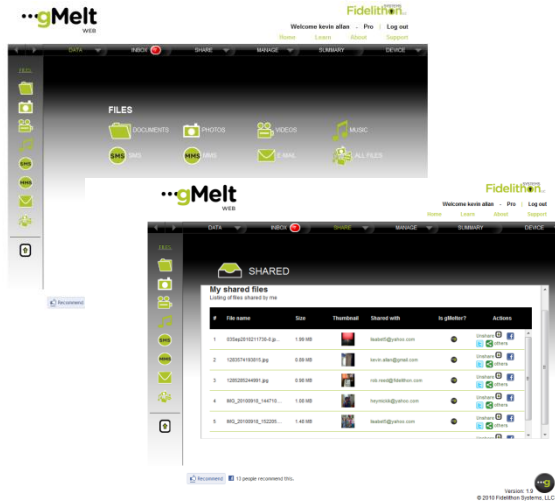

gMelt Components

1. gMeltWeb

(access from PC/Mac or any other device)

- Browsers Supported:**
- IE
 - Firefox
 - Chrome
 - Safari

With this, you can:

- Manage files
- Share files
- Track devices
- Manage account
- Add devices
- Upload files from PC
- Share files PC-to-PC
- “Zap” devices

2. gMeltCloud

Store your files

- Options from 50Mb to 256Gb
- Access from anywhere

With this, you get:

- Security**
- Certified and accredited
 - Redundant back-up of files
 - Data encryption
 - Physical and virtual access restrictions
 - Nefarious activities protection (IP spoofing, port scanning, packet sniffing, man-in-the-middle, etc.)